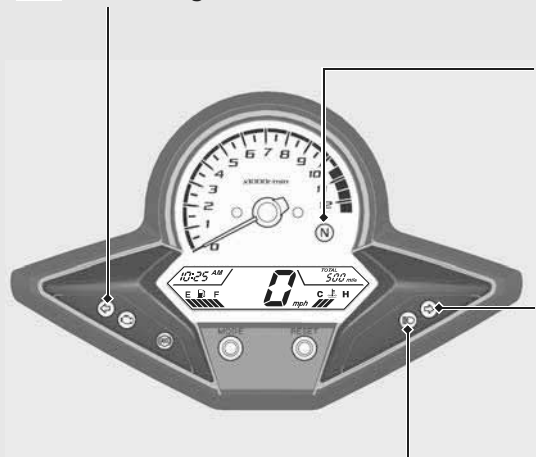

← Left turn signal indicator

N Neutral indicator
Comes on when the transmission is in Neutral.

→ Right turn signal indicator

High beam indicator