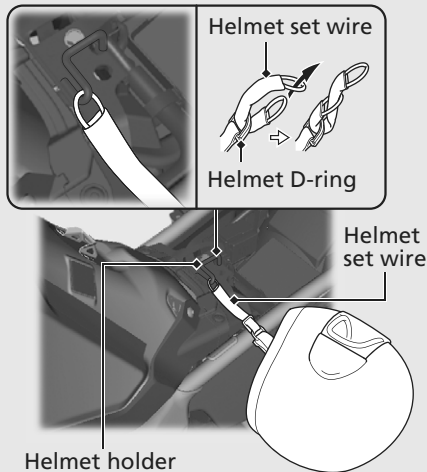

## Helmet Holder

The helmet holder is located under the front seat.

The helmet set wire is secured with the rear fender under the front seat. 2 P. 71

u Use the helmet holder only when parked.

### 3 WARNING

Riding with a helmet attached to the holder can interfere with your ability to safely operate the motorcycle and could lead to a crash in which you can be seriously hurt or killed.

Use the helmet holder only while parked. Do not ride with a helmet secured by the holder.