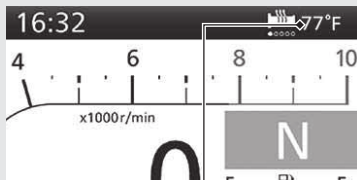

### Side Stand Indicator

The side stand indicator comes on when the side stand is put down. It goes off when the side stand is raised.

**Side stand indicator**

### Air temperature gauge

Displays the ambient temperature.

**Air temperature gauge**