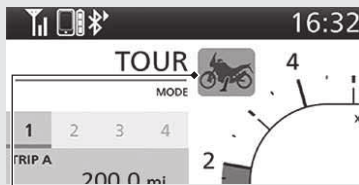

### Side Stand Indicator

The side stand indicator comes on when the side stand is put down. It goes off when the side stand is raised.

**Side stand indicator**