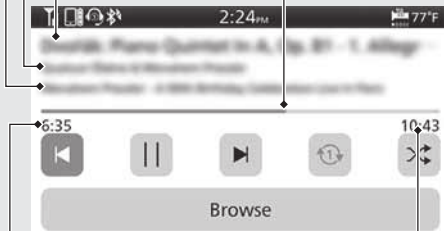

[4] Play time

[6] Total time