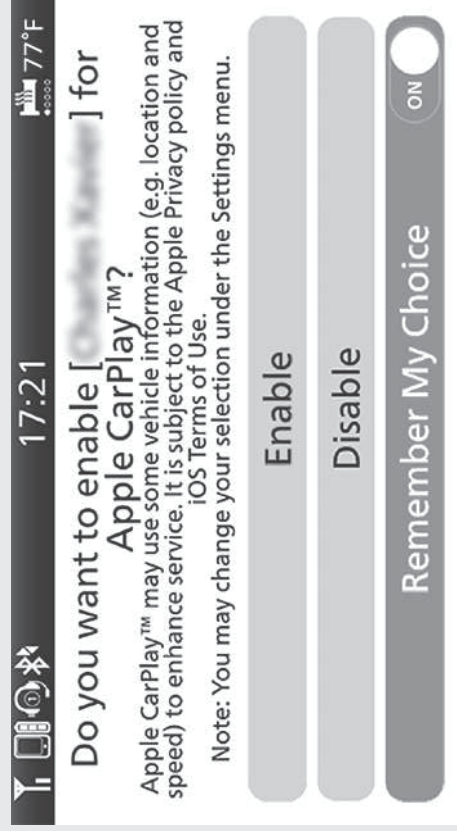

Audio System (Continued)

- When the disclaimer message appears on the screen, select [Enable], and then press the **[ENT]** switch.
 - Set [Remember My Choice] to ON so that you will not be asked the next time you connect.

[Enable] when [Remember My Choice] is [OFF]: Allows only once. (Prompt shows again next time.)

[Enable] when [Remember My Choice] is [ON]: Allows anytime. (Prompt does not show again.)

[Disable] when [Remember My Choice] is [OFF]: Does not allow this consent.

[Disable] when [Remember My Choice] is [ON]: Does not allow anytime. (Prompt does not show again.)

- Enable the Apple CarPlay setting. **▶ P.191**
- Apple CarPlay menu screen appears.

You can also perform the above settings by using the touch screen.