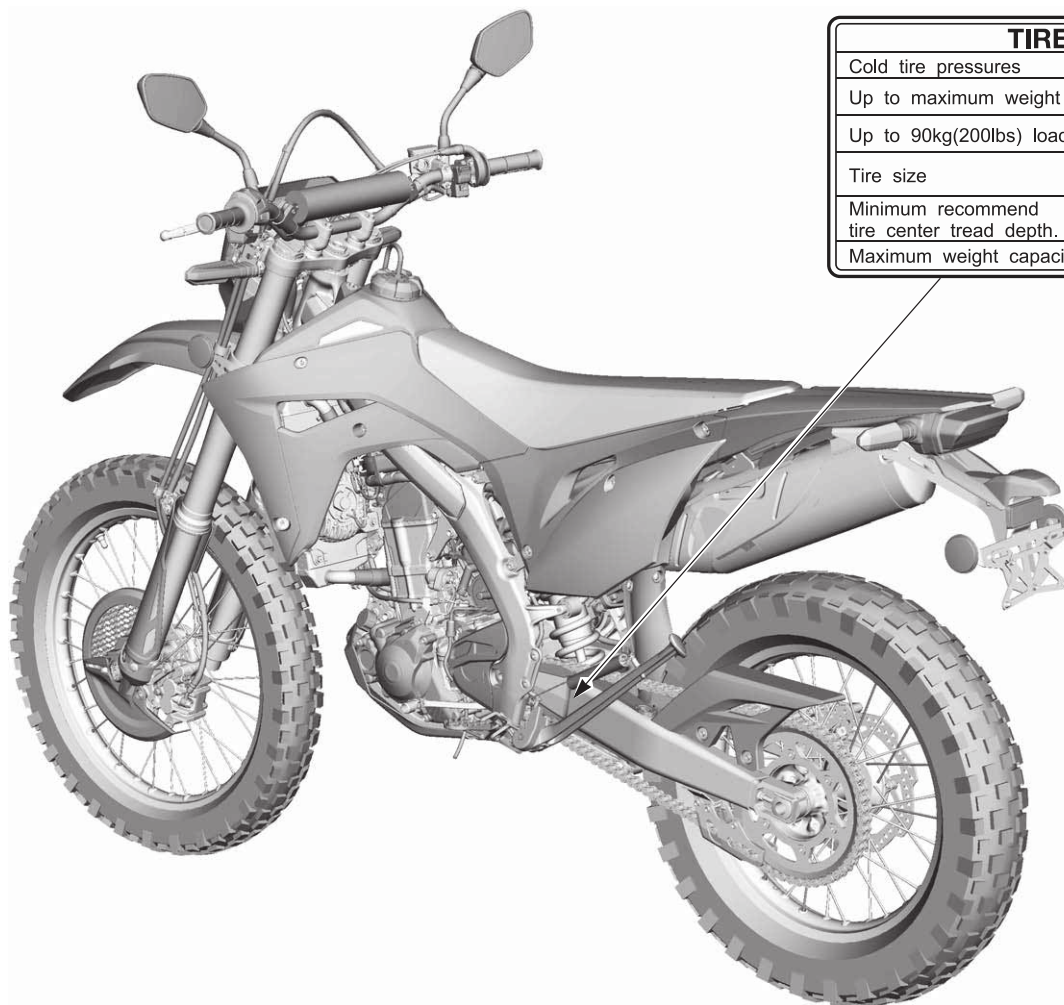

Safety Labels

TIRE INFORMATION				
Cold tire pressures		kPa	kgf/cm ²	psi
Up to maximum weight capacity	Front	150	1.50	22
	Rear	150	1.50	22
Up to 90kg(200lbs) load	Front	150	1.50	22
	Rear	150	1.50	22
Tire size	Front	80/100-21M/C 51P		
	Rear	120/80-18M/C 62P		
Minimum recommend tire center tread depth.	Front	3.0mm (0.12in.)		
	Rear	3.0mm (0.12in.)		
Maximum weight capacity	100kg(220lbs)			

DRIVE CHAIN
Keep chain adjusted and lubricated. 30 mm (1 1/4 in.) Freeplay

Freeplay
Read owner's manual.