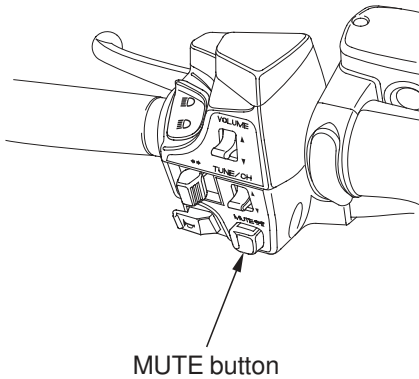

Muting

To mute the audio volume — push the MUTE button.

The display will indicate “MUTE”.

To restore the original volume — push the MUTE button again to restore the original volume.

LEFT HANDLEBAR

MUTE indicator