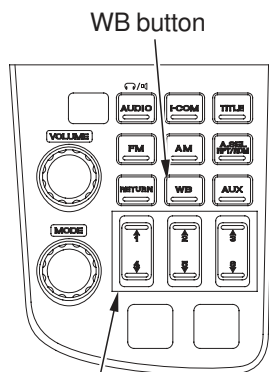

Weather Information

Weather Band (WB)

To listen to the Weather Band — push the WB button.

To cancel the Weather Band — push another button (AM, FM or AUX).

To select channels 1–6 — push the desired preset button.

To select channel 7 — push the TUNE/CH lever up or down until channel 7 is selected.

(The TUNE/CH lever may be used to select any of the 7 channels. The lever must be used to select channel 7.)

LEFT HANDLEBAR

TUNE/CH lever

WB button

preset buttons