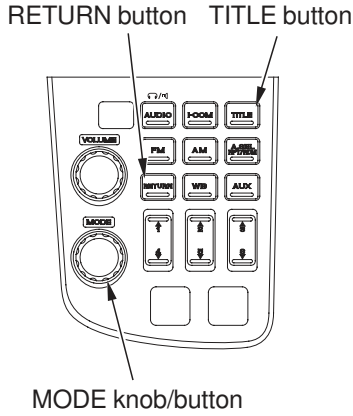

# iPod®/USB Flash Drive

---

You can also change or select files and folders by using TUNE/CH lever while a USB flash drive is playing files.

Push the TUNE/CH lever up to change to the next file.

Push the TUNE/CH lever down to change to the previous file.

To change the folders, push and hold the TUNE/CH lever up or down.