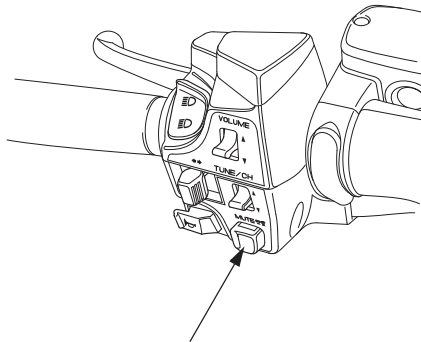

## Muting

To mute the audio volume — push the MUTE button.

The display will indicate “MUTE”.

To restore the original volume — push the MUTE button again to restore the original volume.

### LEFT HANDLEBAR

MUTE button

MUTE indicator