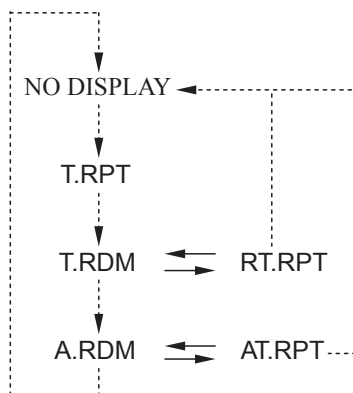

iPod® /USB Flash Drive

You can select repeat and random play modes when playing a file.

To select a play mode

Push the A.SEL RPT/RDM button until the desired play mode is displayed. The display changes as follows each time the A.SEL RPT/RDM button is pushed.

Push the A.SEL RPT/RDM button: ----->

Push and hold the A.SEL RPT/RDM button: —————>

Play Mode Menu Items

MODE	Function
T.RPT	Repeats the current track.
T.RDM	Plays all available files in a selected list (playlists, artists, albums or songs) in random order.
A.RDM	Plays all available albums in random order.
RT.RPT	Repeats current file in T.RDM play mode.
AT.RPT	Repeats current file in A.RDM play mode.