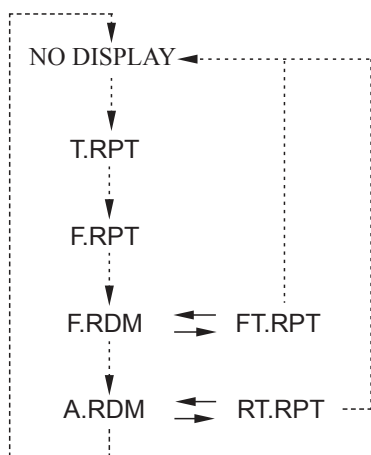

# iPod® /USB Flash Drive

You can select repeat and random play modes when playing a file.

## To select a play mode

Push the A.SEL RPT/RDM button until the desired play mode is displayed. The display changes as follows each time the A.SEL RPT/RDM button is pushed.

Push the A.SEL RPT/RDM button: ----->

Push and hold the A.SEL RPT/RDM button: —————>

## Play Mode Menu Items

MODE	Function
T.RPT	Repeats the current file.
F.RPT	Repeats all files in the current folder.
F.RDM	Plays all files in the current folder in random order.
A.RDM	Plays all files in random order.
FT.RPT	Repeats current file in F.RDM play mode.
RT.RPT	Repeats current file in A.RDM play mode.