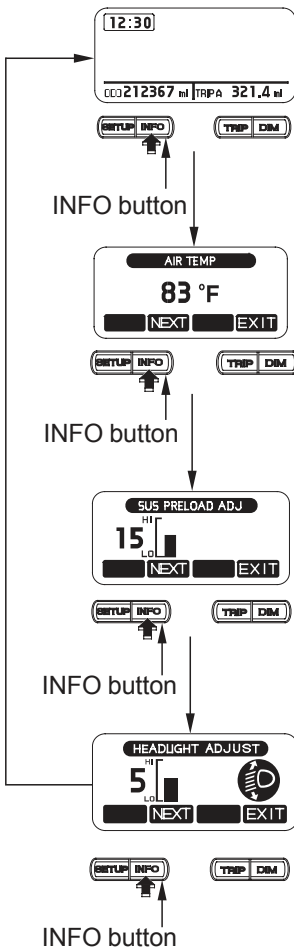

Multi Information Display

Changing the Information Display

The display changes as follows each time the INFO button is pushed.

When approximately 5 seconds pass without operating a button, the display automatically returns to the previous display.

(Models not equipped with Navigation System)

(Models equipped with Navigation System)