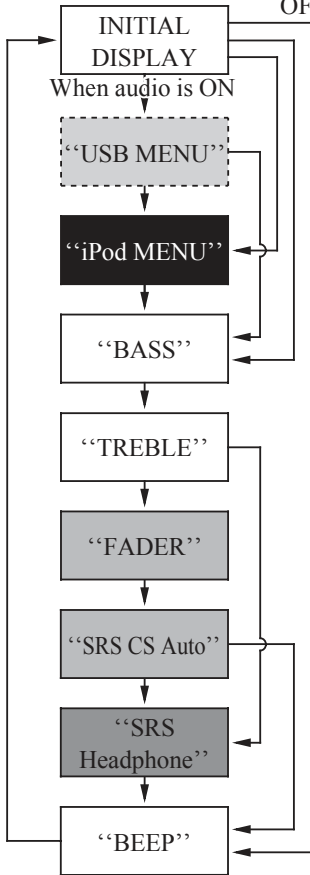

MODE Knob/Button Function

(Models not equipped with Navigation System)

When audio is OFF

(Models equipped with Navigation System)

When audio is OFF

● —————> Push the MODE Knob/Button

●  When the speaker is used

●  When the headset is used

●  When USB flash drive is used

●  When iPod® is used