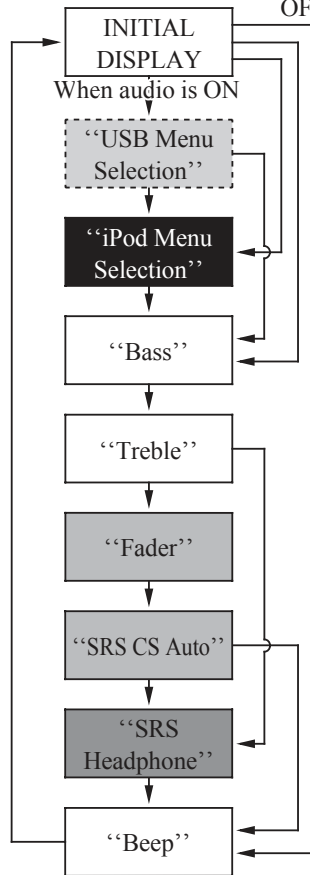

MODE Knob/Button Function

(Models not equipped with Navigation System)

When audio is OFF

(Models equipped with Navigation System)

When audio is OFF

● —————> Push the MODE Knob/Button

●  When the speaker is used

●  When the headset is used

●  When USB flash drive is used

●  When iPod® is used