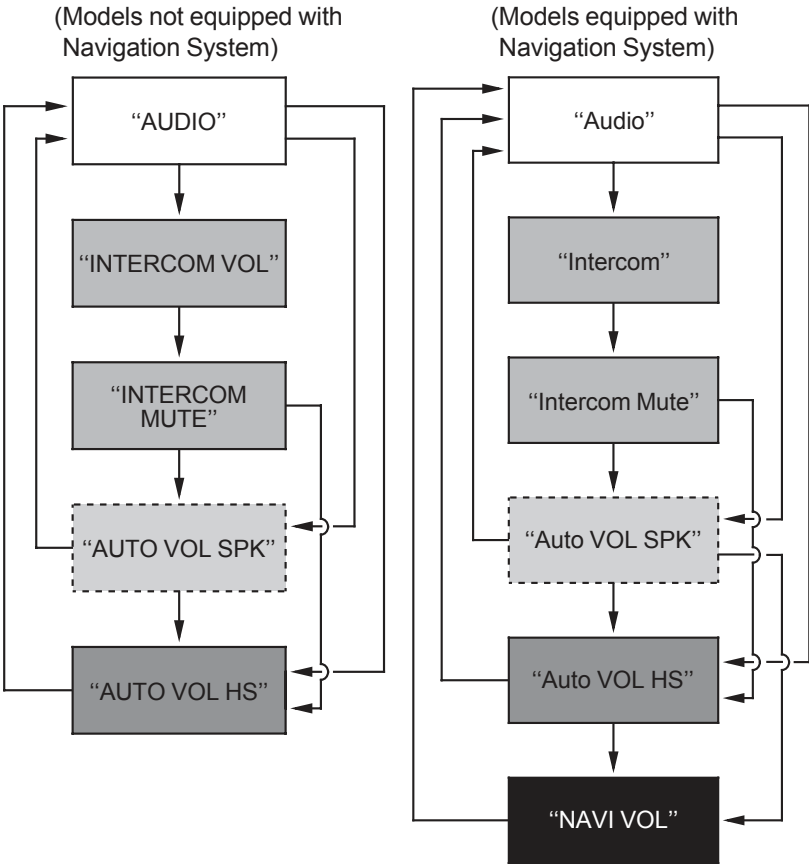

Audio Systems

VOLUME Knob/Button Function

• —————> Push the VOLUME Knob/Button

•  When INT. COM is ON

•  When the speaker is used

•  When the headset is used

•  Vehicle equipped with Navigation System