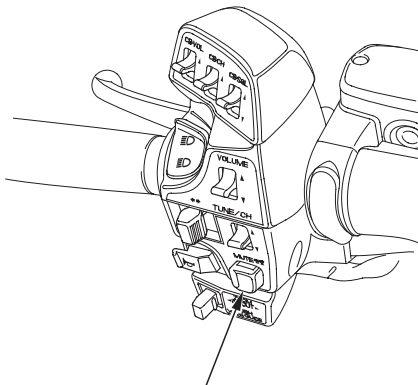

Muting

To mute the audio and navi volume — push the MUTE button.

The display will indicate “MUTE”.

To restore the original volume — push the MUTE button again to restore the original volume.

LEFT HANDLEBAR

MUTE button

(Models not equipped with Navigation System)

MUTE indicator

(Models equipped with Navigation System)

MUTE indicator