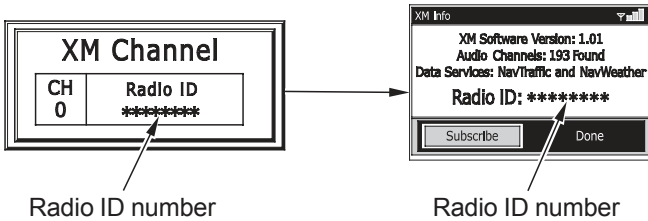

XM[®] Radio (USA only)

To get your Radio ID number, push the TUNE/CH lever until CH 0 appears in the display under channel mode (Display channel 0 at only ALL Category search mode) (page 123) or choose Menu screen on the Setup/info menu, highlight XM[®] Info and press ENT.

Contact XM[®] Radio at www.xmradio.com, or at 1-800-967-2346 (1-800-XM-RADIO).

After you've registered with XM[®] Radio, keep your audio system in the XM[®] Radio mode while you wait for activation. This should take about 30 minutes.