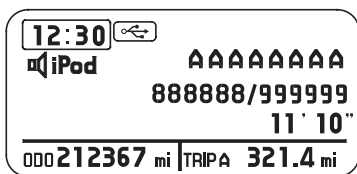

iPod®/USB Flash Drive

Playing an iPod®

Connect the iPod® using your dock connector to the USB cable (see [page 134](#)), then push the AUX button twice and iPod® indicator will be displayed. If you see an error message in the display, see [page 143](#) .

(Models not equipped with Navigation System)