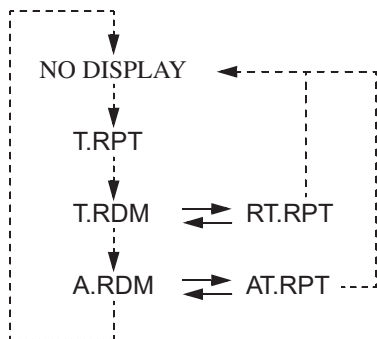

iPod®/USB Flash Drive

You can select repeat and random play modes when playing a file.

To select a play mode

Push the A.SEL RPT/RDM button until the desired play mode is displayed. The display changes as follows each time the A.SEL RPT/RDM button is pushed.

(Models not equipped with Navigation System)

(Models equipped with Navigation System)

Push the A.SEL RPT/RDM button: ----->

Push and hold the A.SEL RPT/RDM button: —————>

Play Mode Menu Items

Not equipped with Navigation	Equipped with Navigation	Function
T.RPT	RPT	Repeats the current track.
T.RDM	SHU	Plays all available files in a selected list (playlists, artists, albums or songs) in random order.
A.RDM	A.SHU	Plays all available albums in random order.
RT.RPT	SHU RPT	Repeats current file in T.RDM/SHU play mode.
AT.RPT	A.SHU RPT	Repeats current file in A.RDM/A.SHU play mode.