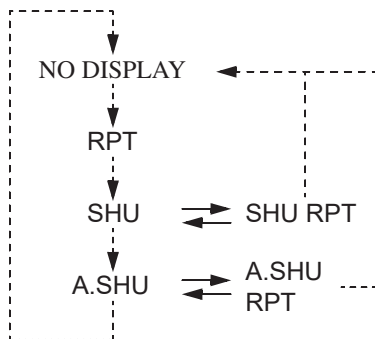

iPod®/USB Flash Drive

You can select repeat and random play modes when playing a file.

To select a play mode

Push the A.SEL RPT/RDM button until the desired play mode is displayed. The display changes as follows each time the A.SEL RPT/RDM button is pushed.

(Models not equipped with Navigation System)

(Models equipped with Navigation System)

Push the A.SEL RPT/RDM button: ----->

Push and hold the A.SEL RPT/RDM button: —————>

Play Mode Menu Items

Not equipped with Navigation	Equipped with Navigation	Function
T.RPT	RPT	Repeats the current track.
T.RDM	SHU	Plays all available files in a selected list (playlists, artists, albums or songs) in random order.
A.RDM	A.SHU	Plays all available albums in random order.
RT.RPT	SHU RPT	Repeats current file in T.RDM/SHU play mode.
AT.RPT	A.SHU RPT	Repeats current file in A.RDM/A.SHU play mode.