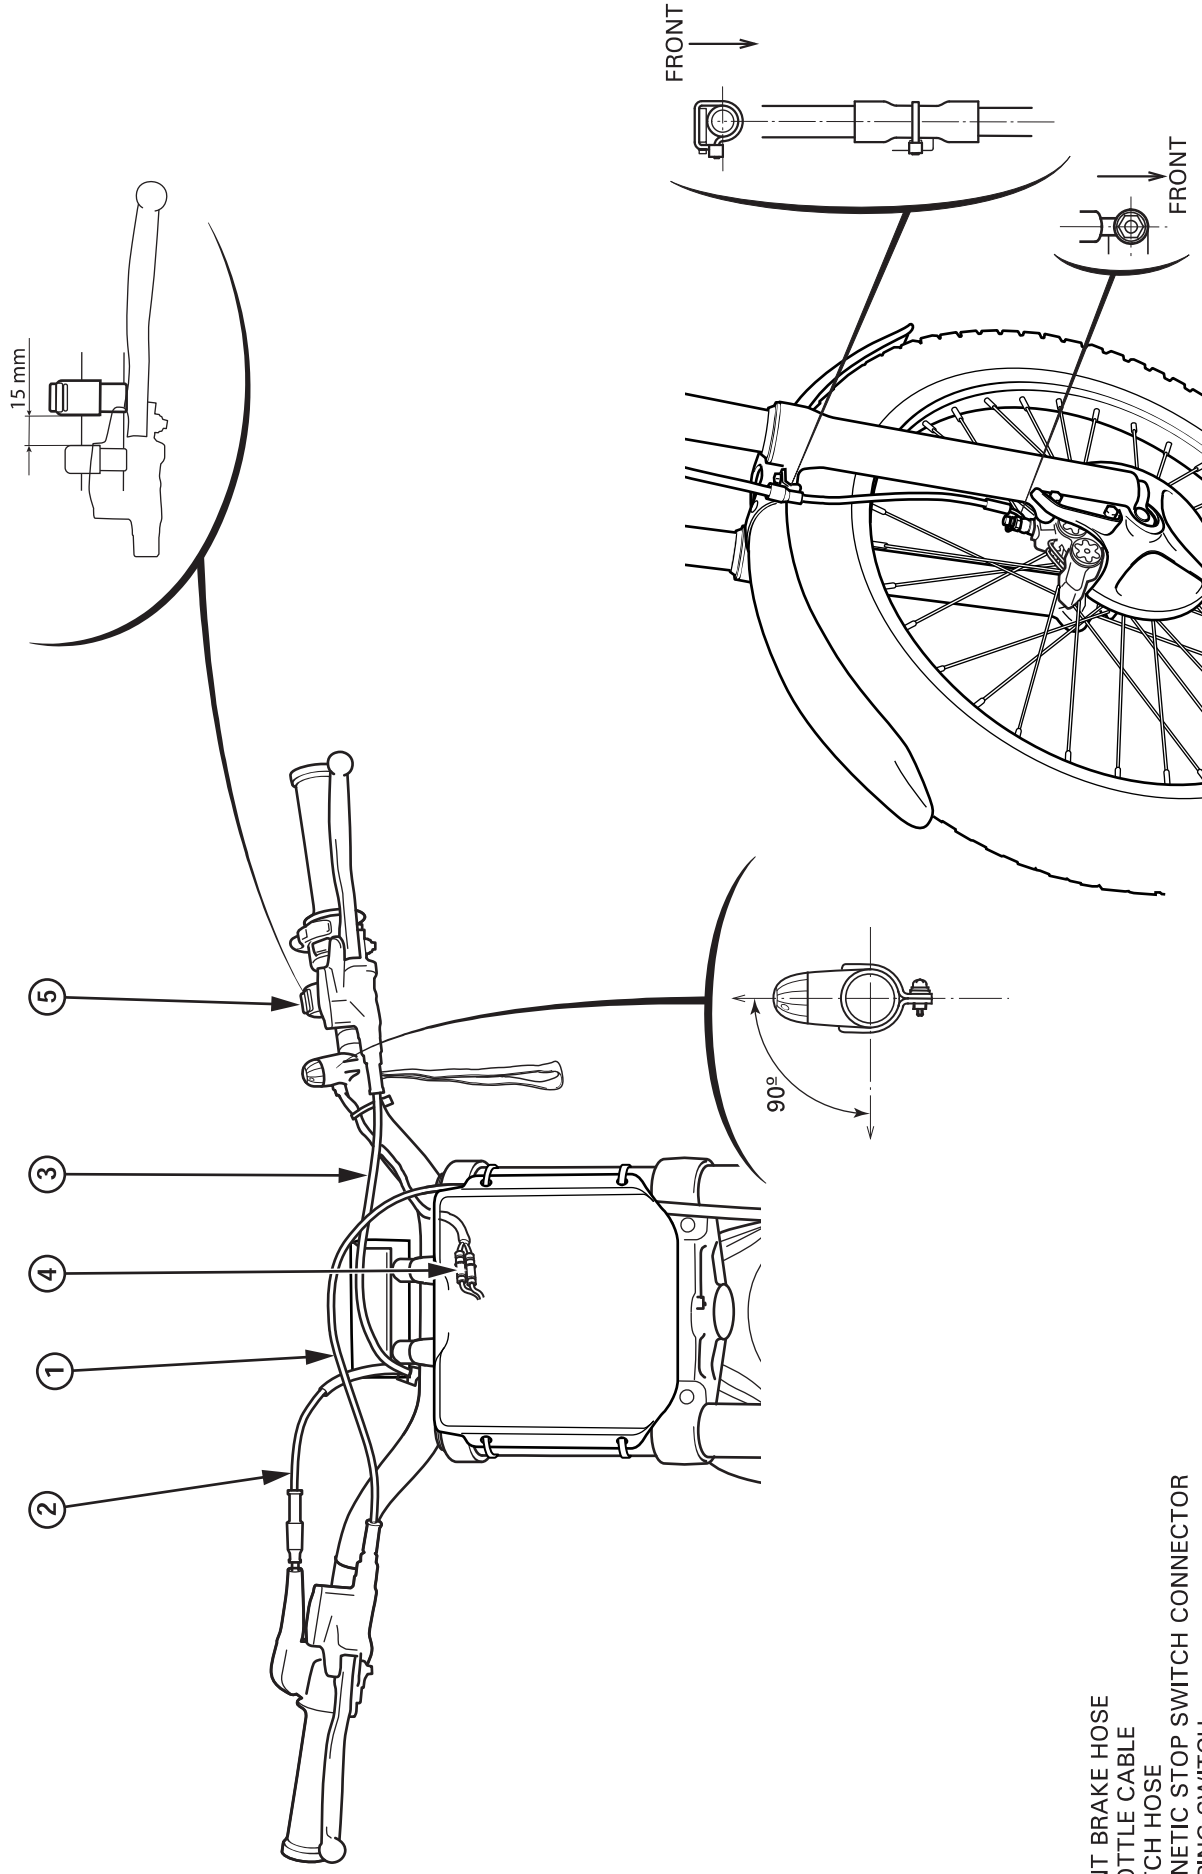

Service data

Cable & Harness Routing (4ED)

- (1) FRONT BRAKE HOSE
- (2) THROTTLE CABLE
- (3) CLUTCH HOSE
- (4) MAGNETIC STOP SWITCH CONNECTOR
- (5) MAPPING SWITCH