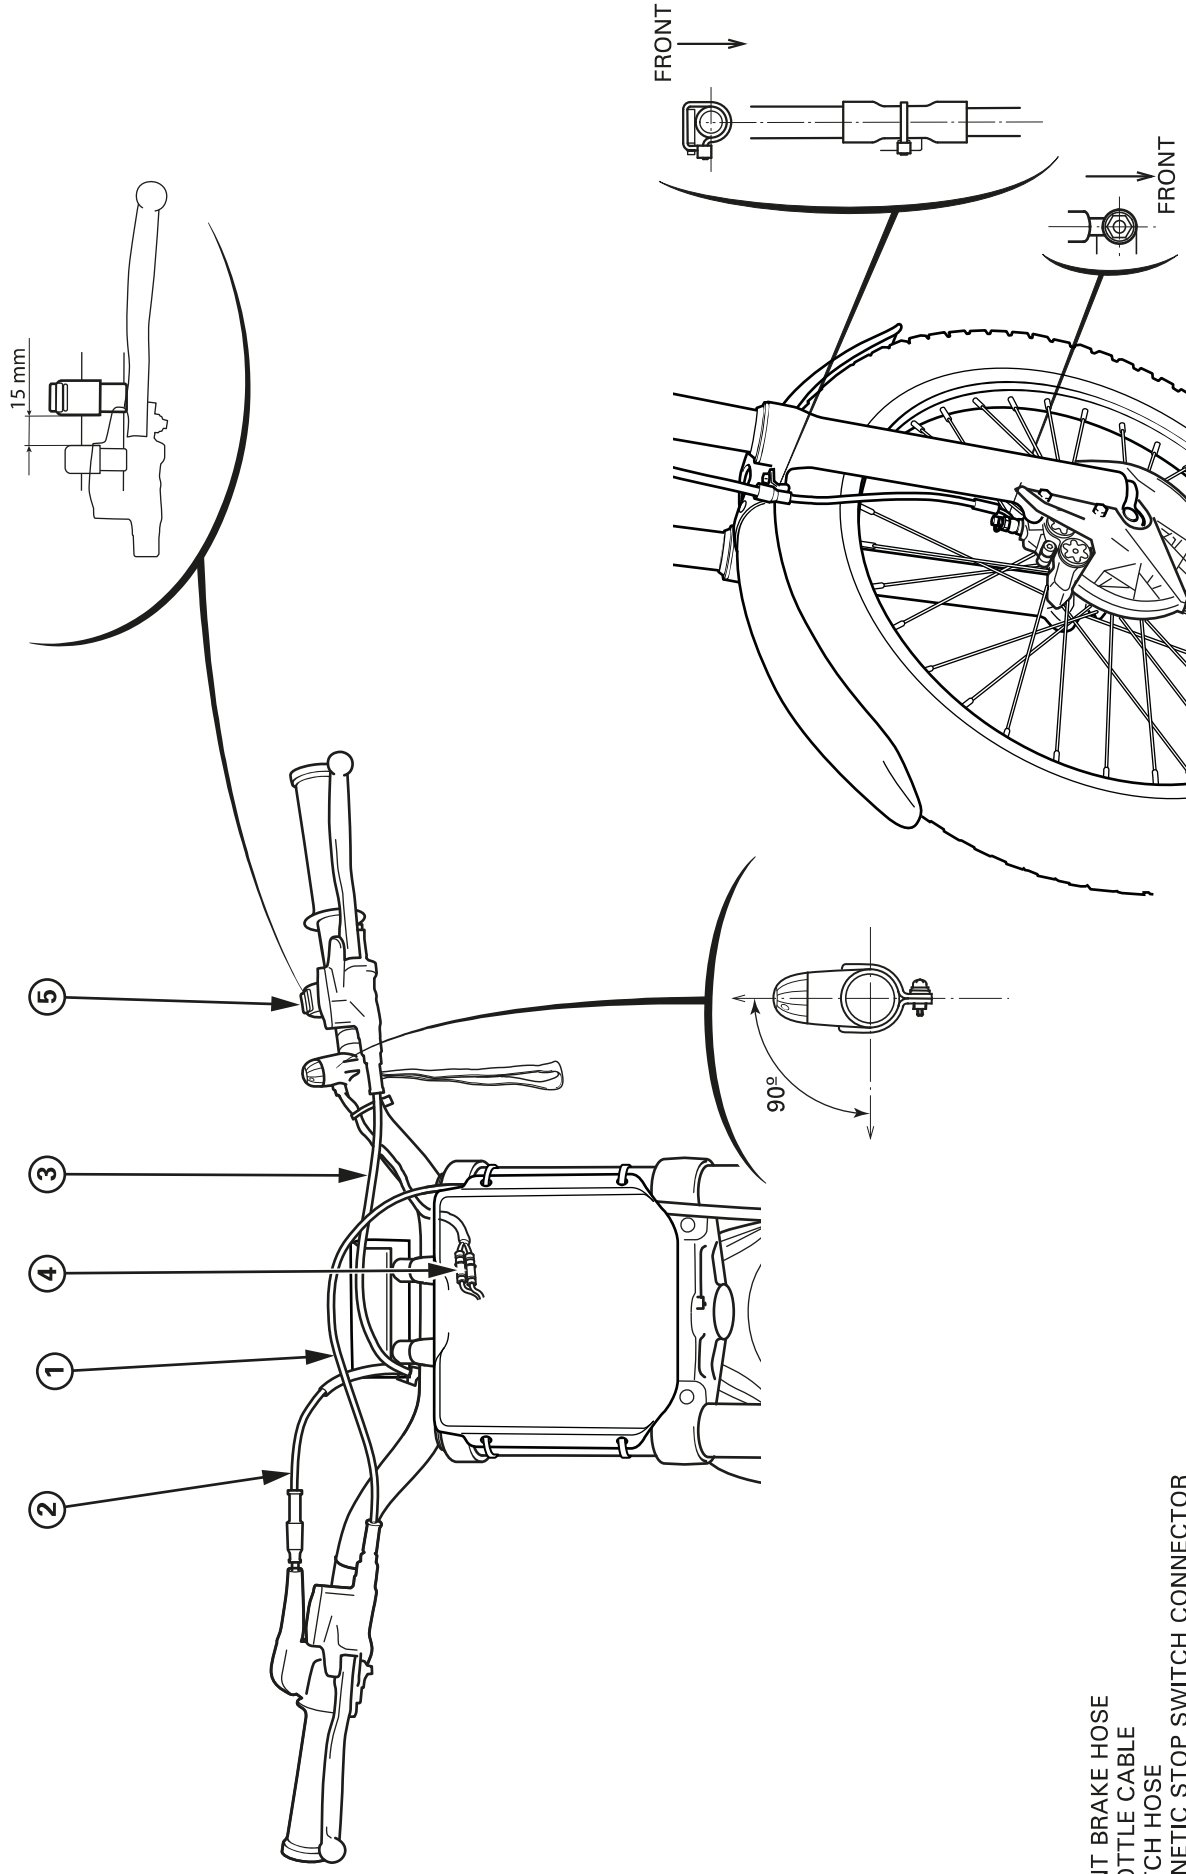

Service data

Cable & Harness Routing (4ED)

- (1) FRONT BRAKE HOSE
- (2) THROTTLE CABLE
- (3) CLUTCH HOSE
- (4) MAGNETIC STOP SWITCH CONNECTOR
- (5) MAPPING SWITCH