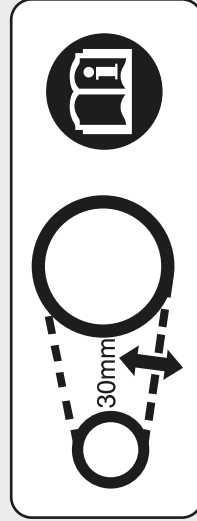

REAR DAMPER LABEL

PETROL REFUELING

- Do not open.
- Do not heat.

ONLY ONE RIDER LABEL

This motorcycle is not designed to transport a passenger.

SAFETY REMINDER LABEL

- Read owner's manual carefully.
- For your own protection, always wear a helmet and protective gear.

FUEL LABEL

- (E5) Ethanol (ethyl alcohol) 5% by volume.
- (E10) Ethanol (ethyl alcohol) 10% by volume.
- Use unleaded gasoline, octane number 95 (RON) or higher.

Below chassis number:
VTDND14A?LE000120

DRIVE CHAIN LABEL

Keep the chain well-adjusted and lubricated.

25 to 35 mm of free play.