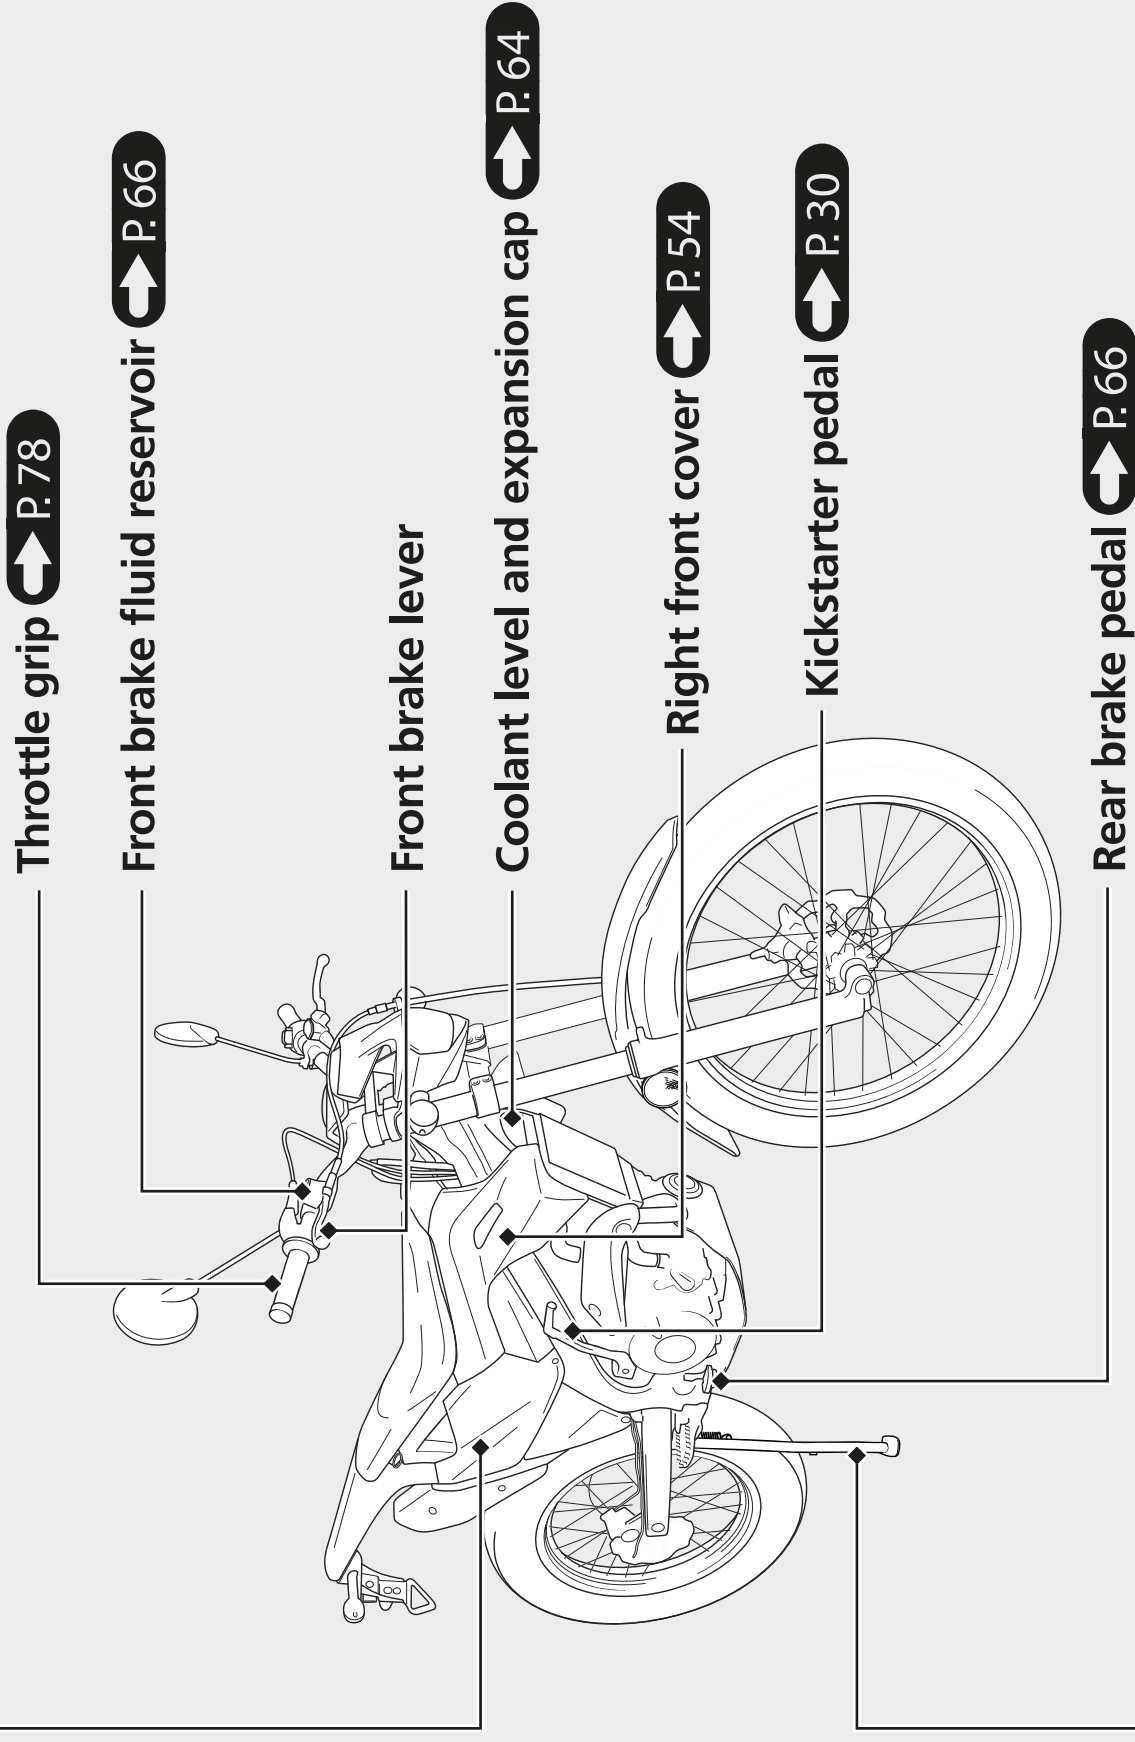

Location of the parts

Right side cover  P.55

Throttle grip  P.78

Front brake fluid reservoir  P.66

Front brake lever

Coolant level and expansion cap  P.64

Right front cover  P.54

Kickstarter pedal  P.30

Rear brake pedal  P.66

Side stand  P.68