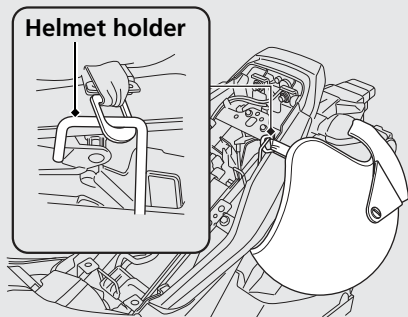

Storage Equipment

The helmet holder is located under the seat. The document bag is stored underside of the seat by the rubber strap.

Canada only

The tool kit is stored under the seat by the rubber strap.

► Use the helmet holder only when parked.

Removing the Seat ➔ P.54

Tool kit

Canada only

Document bag

⚠ WARNING

Riding with a helmet attached to the holder can interfere with the rear wheel or suspension and could cause a crash in which you can be seriously hurt or killed.