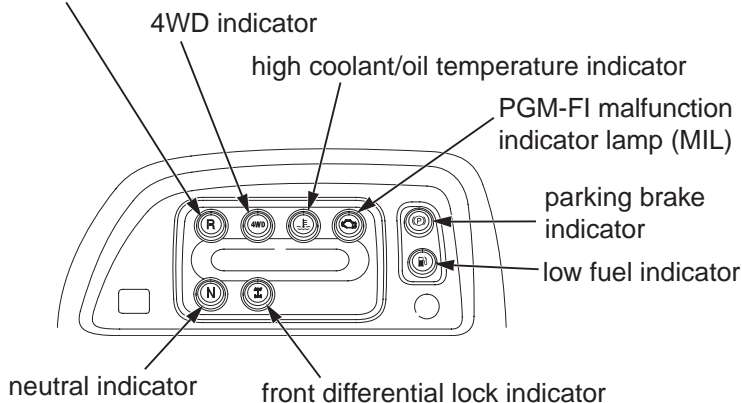

# Indicators & Displays

The indicators and displays on your Honda MUV keep you informed, alert you to possible problems, and make your driving safer and more enjoyable. Refer to the indicators frequently. Their functions are described on the following pages.

(A, MX type)

reverse indicator

(U, CM type)