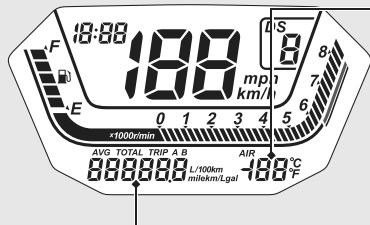

Instruments (Continued)

Air temperature gauge

Shows ambient temperature.

Display range: 14 to 122°F (-10 to 50°C)

- Below 14°F (-10°C): “- -” is displayed
- Above 122°F (50°C): 122°F (50°C) flashes

The temperature readout may be incorrect at low speeds due to reflected heat.

Odometer [TOTAL] & Tripmeter [TRIP A/B] & Current fuel mileage & Average fuel mileage [AVG] & Fuel consumption meter

The **[SEL]** button selects the odometer, tripmeter A, tripmeter B, current fuel mileage, average fuel mileage and fuel consumption.