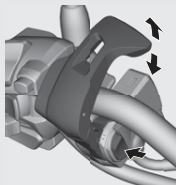

Switches *(Continued)*

NC700XD NC750XD

Parking brake lever and Release button P.55

Hazard switch P.50

Shift up switch (+)

To shift up the gear.  P.66

Headlight dimmer switch

-  : High beam
-  : Low beam

Turn signal switch

- ▶ Pressing the switch turns the turn signal off.

Shift down switch (-)

To shift down the gear.

 P.66