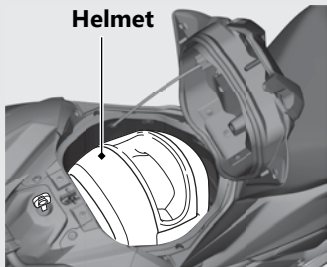

## Storage Equipment *(Continued)*

A helmet can be stored in the luggage box. Set in the front of the helmet upward.

- ▶ Some helmets may not fit in the compartment due to their size or design.

**Opening the luggage box. → P.69**

## Luggage Box Lid

Never exceed the maximum weight limit.

**Maximum Weight: 4.5 lb (2.0 kg)**