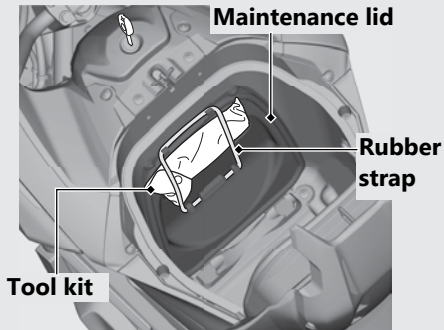

## Tool Kit

The tool kit is located on the maintenance lid (in the luggage box) by the rubber strap.

Opening the luggage box. ➡ P.69