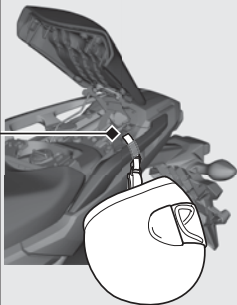

Storage Equipment *(Continued)*

Helmet Holder

The helmet holder is located under the rear seat.

A helmet set wire is in the tool kit.

► Use the helmet holder only when parked.

Opening the rear seat. ➔ P.67

⚠ WARNING

Riding with a helmet attached to the holder can interfere with the rear wheel or suspension and could cause a crash in which you can be seriously hurt or killed.

Use the helmet holder only while parked. Do not ride with a helmet secured by the holder.