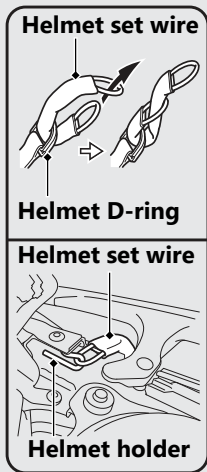

Storage Equipment *(Continued)*

Helmet Holder

The helmet holder is located under the rear seat.

A helmet set wire is in the tool kit.

► Use the helmet holder only when parked.

Opening the rear seat. ➔ P.67

⚠ WARNING

Riding with a helmet attached to the holder can interfere with the rear wheel or suspension and could cause a crash in which you can be seriously hurt or killed.

Use the helmet holder only while parked. Do not ride with a helmet secured by the holder.