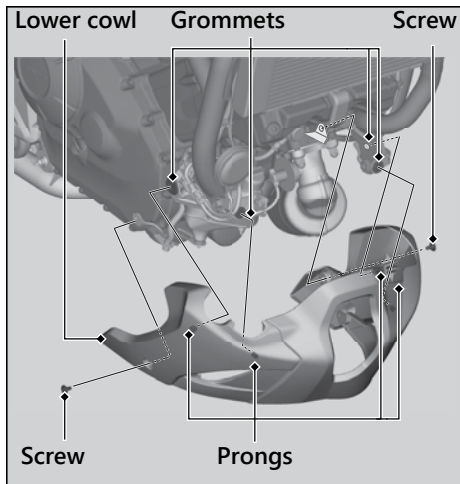

Lower Cowl

NC750X/XA

Removal

1. Remove the screws.
2. Remove the lower cowl by releasing its prongs from the grommets.

Installation

Install the parts in the reverse order of removal.