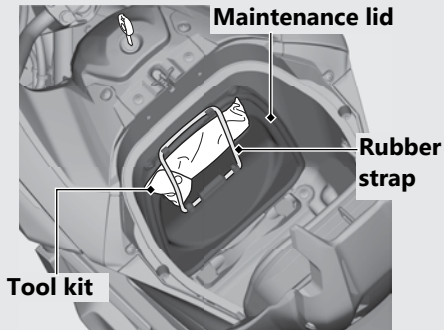

## Tool Kit

The tool kit is located on the maintenance lid (in the luggage box) by the rubber strap.

Opening the luggage box. ➡ P.71