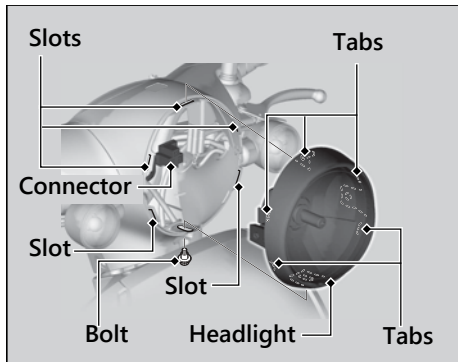

Headlight Bulb

1. Remove the bolt from the headlight case.
2. Remove the tabs from the slots by gently pulling the lower end of the headlight forward and remove the headlight.
3. Disconnect the connector.