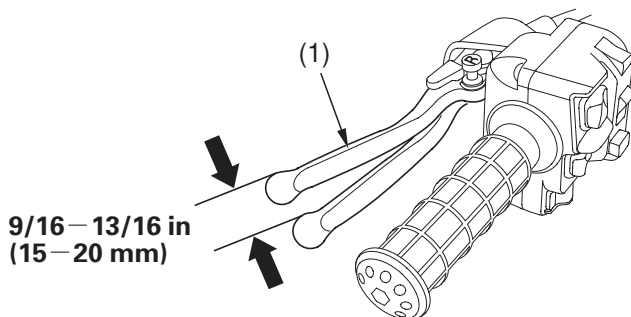

Rear Brake Lever Freeplay

LEFT HANDLEBAR

(1) rear brake lever/parking brake lever

Inspection

Measure the distance the rear brake lever /parking brake lever (1) moves before the brake starts to take hold. Freeplay, measurement at the tip of the end of the brake lever, should be:

9/16 - 13/16 in (15 - 20 mm)

If necessary, adjust to the specified range.