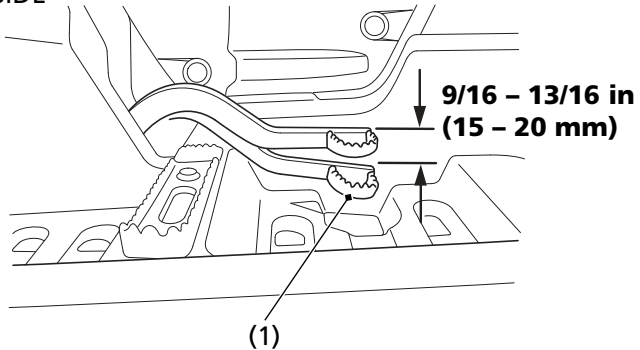

Rear Brake Pedal Freeplay

RIGHT SIDE

(1) rear brake pedal

Inspection

Measure the distance the rear brake pedal (1) moves before the brake starts to take hold. Freeplay, measurement at the tip of the end of the pedal, should be:

9/16 - 13/16 in (15 - 20 mm)

If necessary, adjust to the specified range.