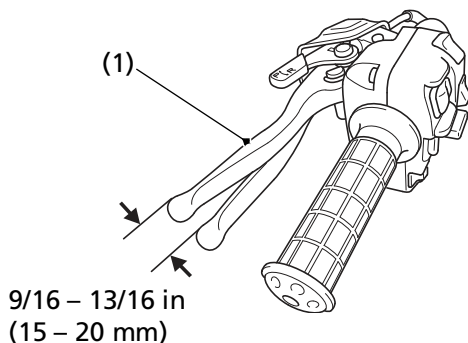

Rear Brake Lever Freeplay

LEFT HANDLEBAR

(1) rear brake lever/parking brake lever

Inspection

Measure the distance the rear brake lever/parking brake lever (1) moves before the brake starts to take hold. Freeplay, (measurement at the tip of the end of the brake lever), should be:

9/16 - 13/16 in (15 - 20 mm)

If necessary, adjust to the specified range.