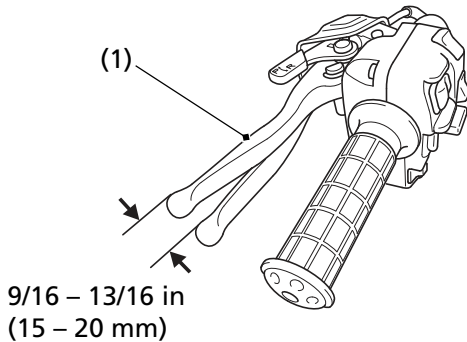

Rear Brake Lever Freeplay

LEFT HANDLEBAR

(1) rear brake lever/parking brake lever

Inspection

Measure the distance the rear brake lever/parking brake lever (1) moves before the brake starts to take hold. Freeplay, (measurement at the tip of the end of the brake lever), should be:

9/16 - 13/16 in (15 - 20 mm)

If necessary, adjust to the specified range.