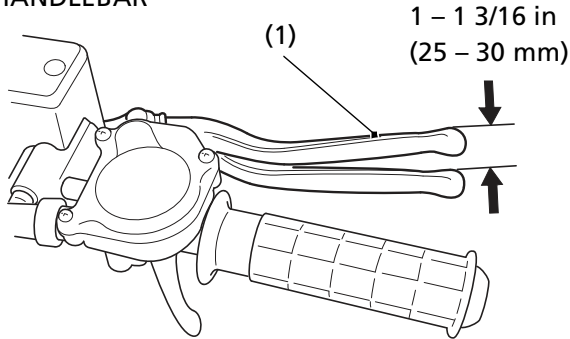

Front Brake Lever Freeplay & Shoe Lining Clearance

RIGHT HANDLEBAR

(1) front brake lever

1. Measure the distance the brake lever moves before the brakes start to take hold. Freeplay, measured at the tip of the front brake lever (1) should be:

1 - 1 3/16 in (25 - 30 mm)

(cont'd)