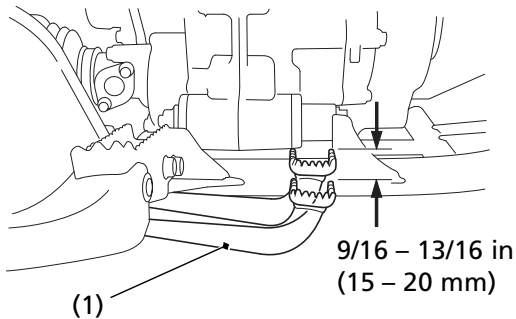

Rear Brake Pedal Freeplay

RIGHT SIDE

(1) rear brake pedal

Inspection

Measure the distance the rear brake pedal (1) moves before the brake starts to take hold. Freeplay, measurement at the tip of the end of the pedal, should be:

9/16 – 13/16 in (15 – 20 mm)

If necessary, adjust to the specified range.