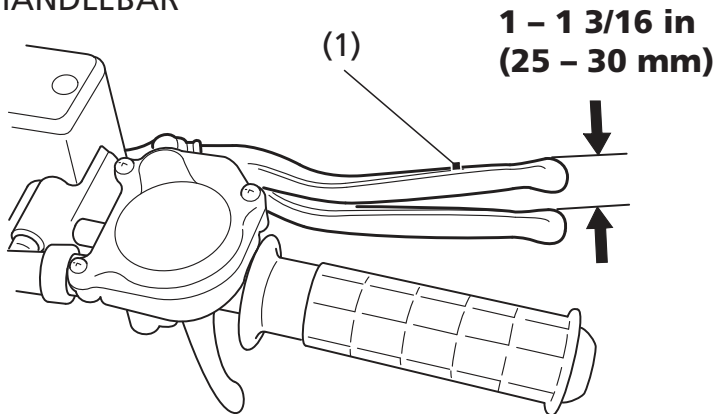

Front Brake Lever Freeplay & Shoe Lining Clearance

RIGHT HANDLEBAR

(1) front brake lever

1. Measure the distance the brake lever moves before the brakes start to take hold. Freeplay, measured at the tip of the front brake lever (1) should be:
1 - 1 3/16 in (25 - 30 mm)