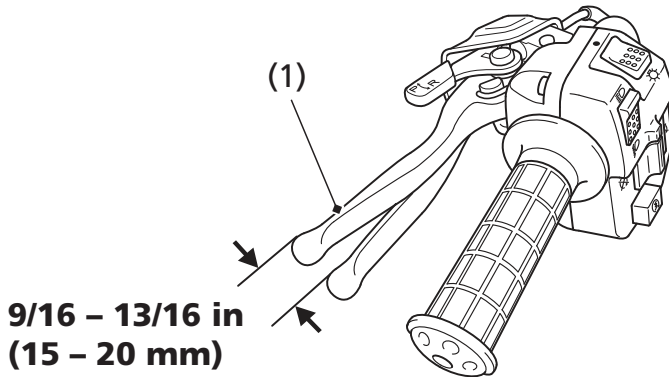

Rear Brake Lever Freeplay

LEFT HANDLEBAR

(1) rear brake lever/parking brake lever

Inspection

Measure the distance the rear brake lever/parking brake lever (1) moves before the brake starts to take hold. Freeplay, (measurement at the tip of the end of the brake lever), should be:

9/16 – 13/16 in (15 – 20 mm)

If necessary, adjust to the specified range.