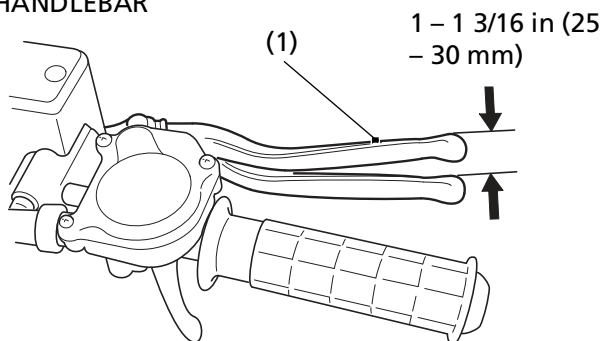

Front Brake Lever Freeplay & Shoe Lining Clearance

RIGHT HANDLEBAR

(1) front brake lever

1. Measure the distance the brake lever moves before the brakes start to take hold. Freeplay, measured at the tip of the front brake lever (1) should be:

1 - 1 3/16 in (25 - 30 mm)

(cont'd)