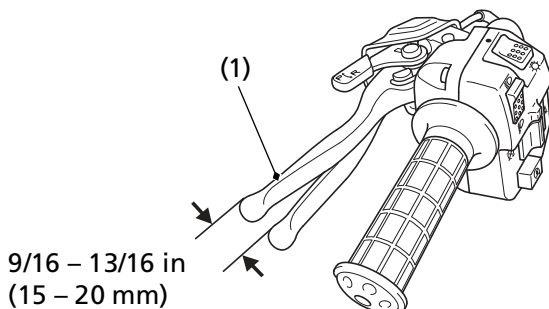

Rear Brake Lever Freeplay

LEFT HANDLEBAR

(1) rear brake lever/parking brake lever

Inspection

Measure the distance the rear brake lever/parking brake lever (1) moves before the brake starts to take hold. Freeplay, (measurement at the tip of the end of the brake lever), should be:

9/16 – 13/16 in (15 – 20 mm)

If necessary, adjust to the specified range.