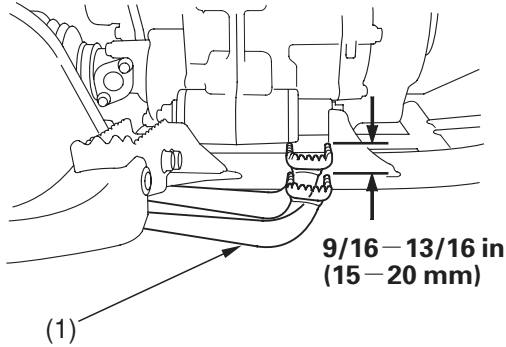

Brakes

Rear Brake Pedal Freeplay

RIGHT SIDE

(1) rear brake pedal

Inspection

Measure the distance the rear brake pedal (1) moves before the brake starts to take hold. Freeplay, measurement at the tip of the end of the pedal, should be:

9/16 – 13/16 in (15 – 20 mm)

If necessary, adjust to the specified range.