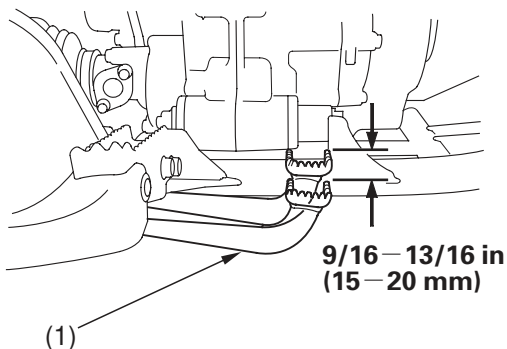

Brakes

Rear Brake Pedal Freeplay

RIGHT SIDE

(1) rear brake pedal

Inspection

Measure the distance the rear brake pedal (1) moves before the brake starts to take hold. Freeplay, measurement at the tip of the end of the pedal, should be:

9/16 – 13/16 in (15 – 20 mm)

If necessary, adjust to the specified range.