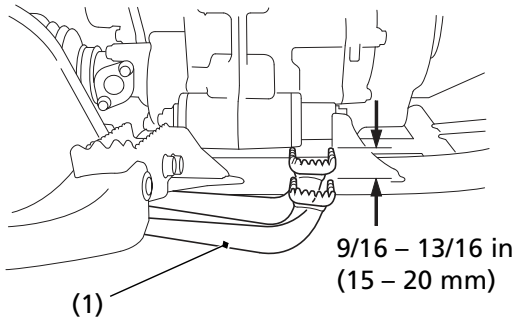

### RIGHT SIDE

(1) rear brake pedal

### Inspection

Measure the distance the rear brake pedal (1) moves before the brake starts to take hold. Freeplay, measurement at the tip of the end of the pedal, should be:

**9/16 – 13/16 in (15 – 20 mm)**