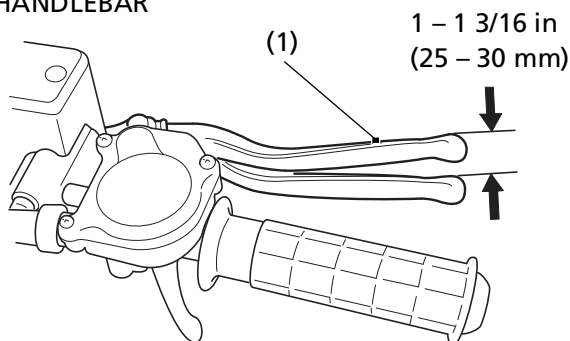

## Front Brake Lever Freeplay & Shoe Lining Clearance

RIGHT HANDLEBAR

(1) front brake lever

1. Measure the distance the brake lever moves before the brakes start to take hold. Freeplay, measured at the tip of the front brake lever (1) should be:

1 - 1 3/16 in (25 - 30 mm)

(cont'd)