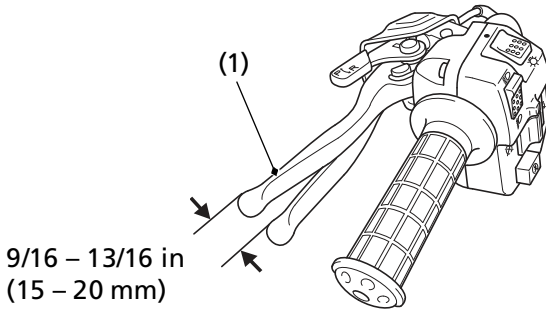

Rear Brake Lever Freeplay

LEFT HANDLEBAR

(1) rear brake lever/parking brake lever

Inspection

Measure the distance the rear brake lever/parking brake lever (1) moves before the brake starts to take hold. Freeplay, (measurement at the tip of the end of the brake lever), should be:

9/16 – 13/16 in (15 – 20 mm)

If necessary, adjust to the specified range.