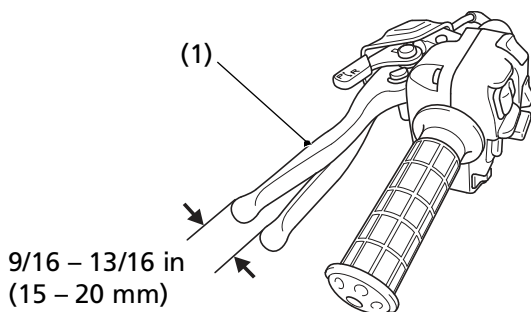

Rear Brake Lever Freeplay

LEFT HANDLEBAR

(1) rear brake lever/parking brake lever

Inspection

Measure the distance the rear brake lever/parking brake lever (1) moves before the brake starts to take hold. Freeplay (measurement at the tip of the end of the brake lever) should be:

9/16 – 13/16 in (15 – 20 mm)

If necessary, adjust to the specified range.