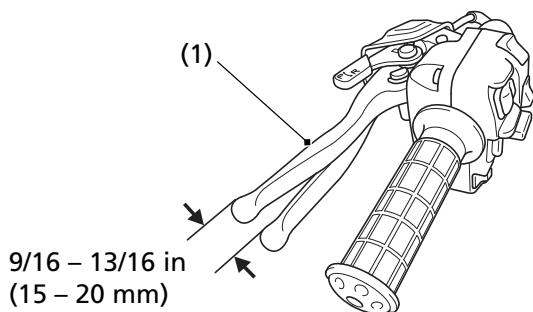

Rear Brake Lever Freeplay

LEFT HANDLEBAR

(1) rear brake lever/parking brake lever

Inspection

Measure the distance the rear brake lever/parking brake lever (1) moves before the brake starts to take hold. Freeplay (measurement at the tip of the end of the brake lever) should be:

9/16 – 13/16 in (15 – 20 mm)

If necessary, adjust to the specified range.